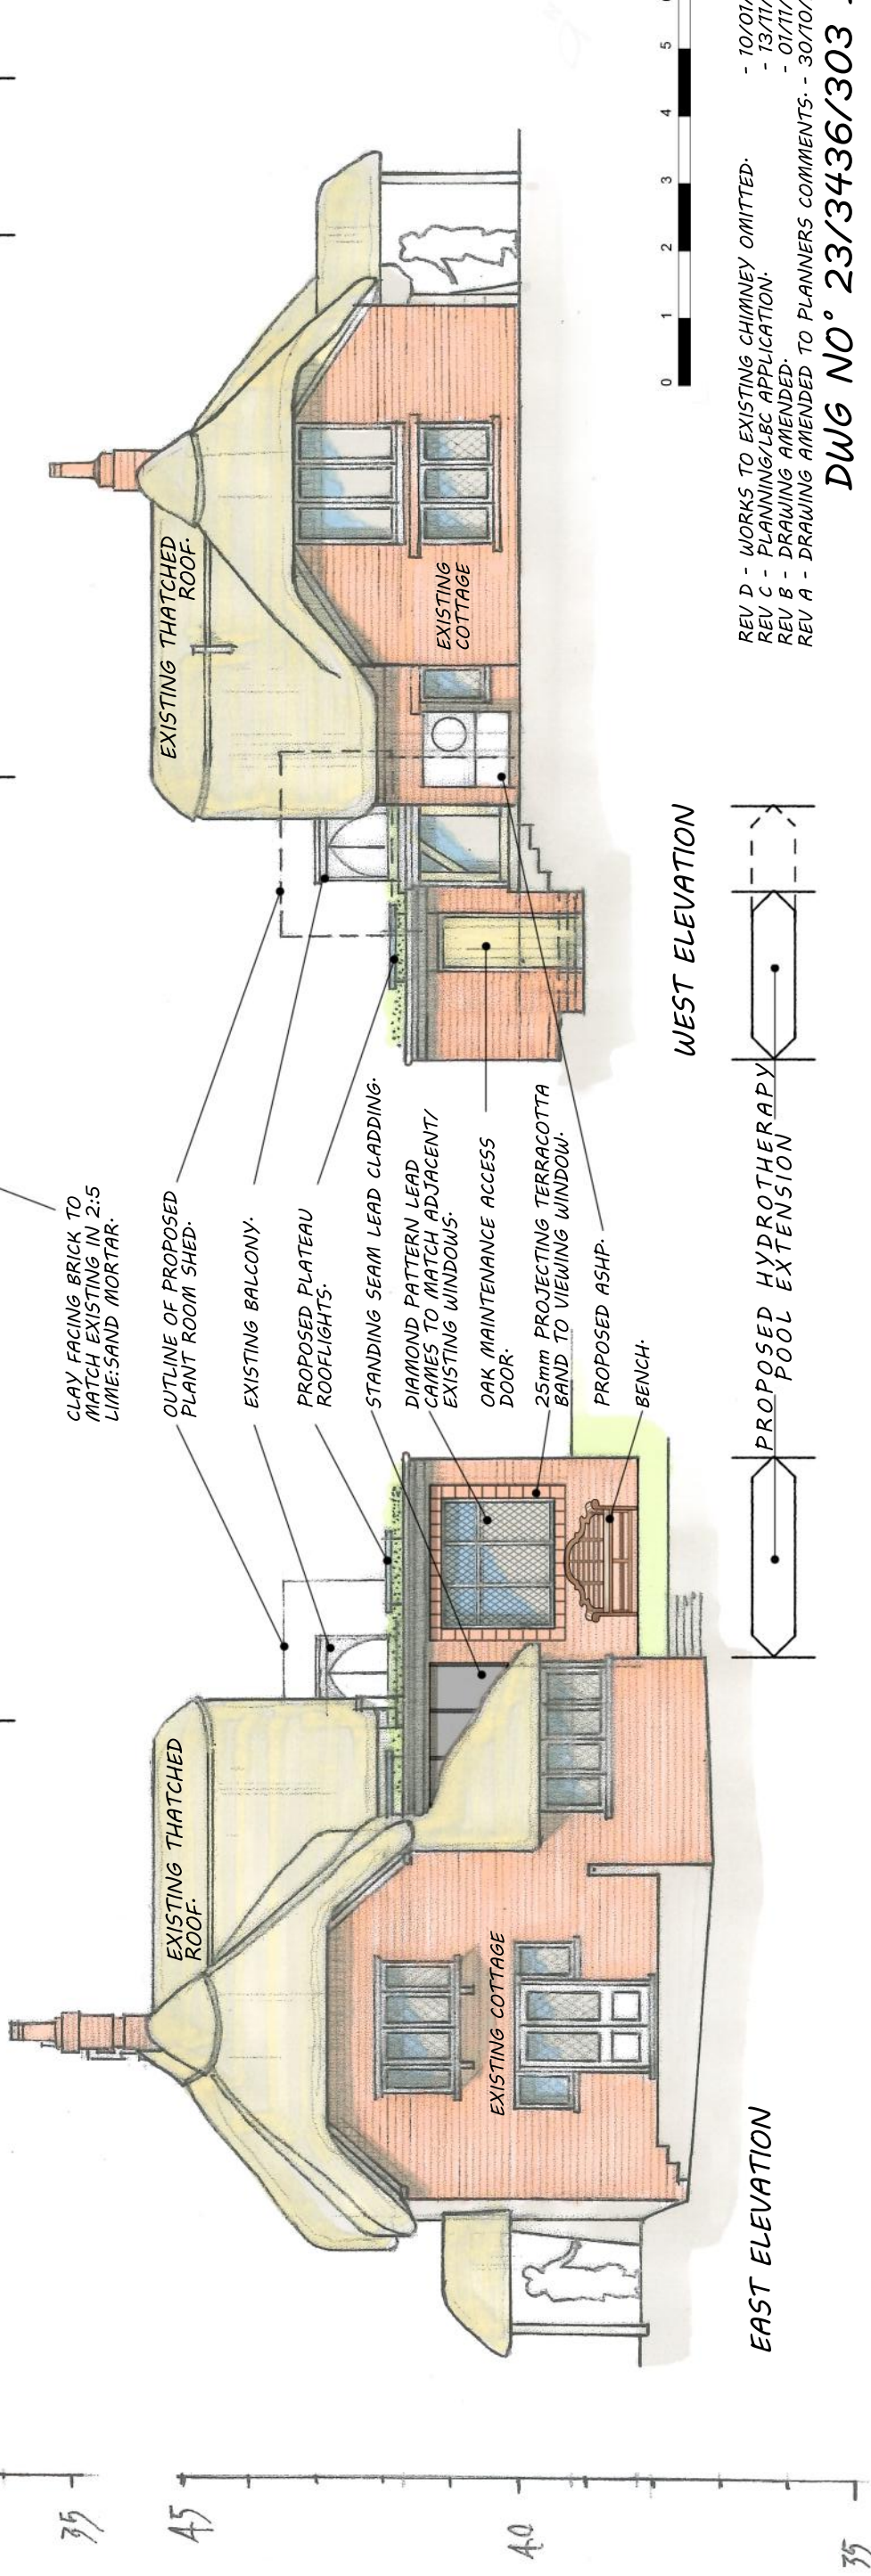

NOTES:
THIS DRAWING IS COPYRIGHT OF THE ARCHITECTS AND
MUST NOT BE USED WITHOUT THEIR PERMISSION. ALL
DIMENSIONS TO BE CHECKED ON SITE. DISCREPANCIES AND
OMISSIONS TO BE REPORTED IMMEDIATELY TO THE
ARCHITECT.

NORTH ELEVATION

WEST ELEVATION

EAST ELEVATION

REV D - WORKS TO EXISTING CHIMNEY OMITTED. - 10/01/24
 REV C - PLANNING/LBC APPLICATION. - 13/11/23
 REV B - DRAWING AMENDED. - 01/11/23
 REV A - DRAWING AMENDED TO PLANNERS COMMENTS. - 30/10/23

DWG NO° 23/3436/303 D

PROPOSED EXERCISE POOL & ALTERATIONS, AT KINGFISHER LODGE, LONGSTOCK, HAMPSHIRE,
 PROPOSED ELEVATIONS, SCALE 1:100 @ A3, R.R.P.L. JANUARY 2023