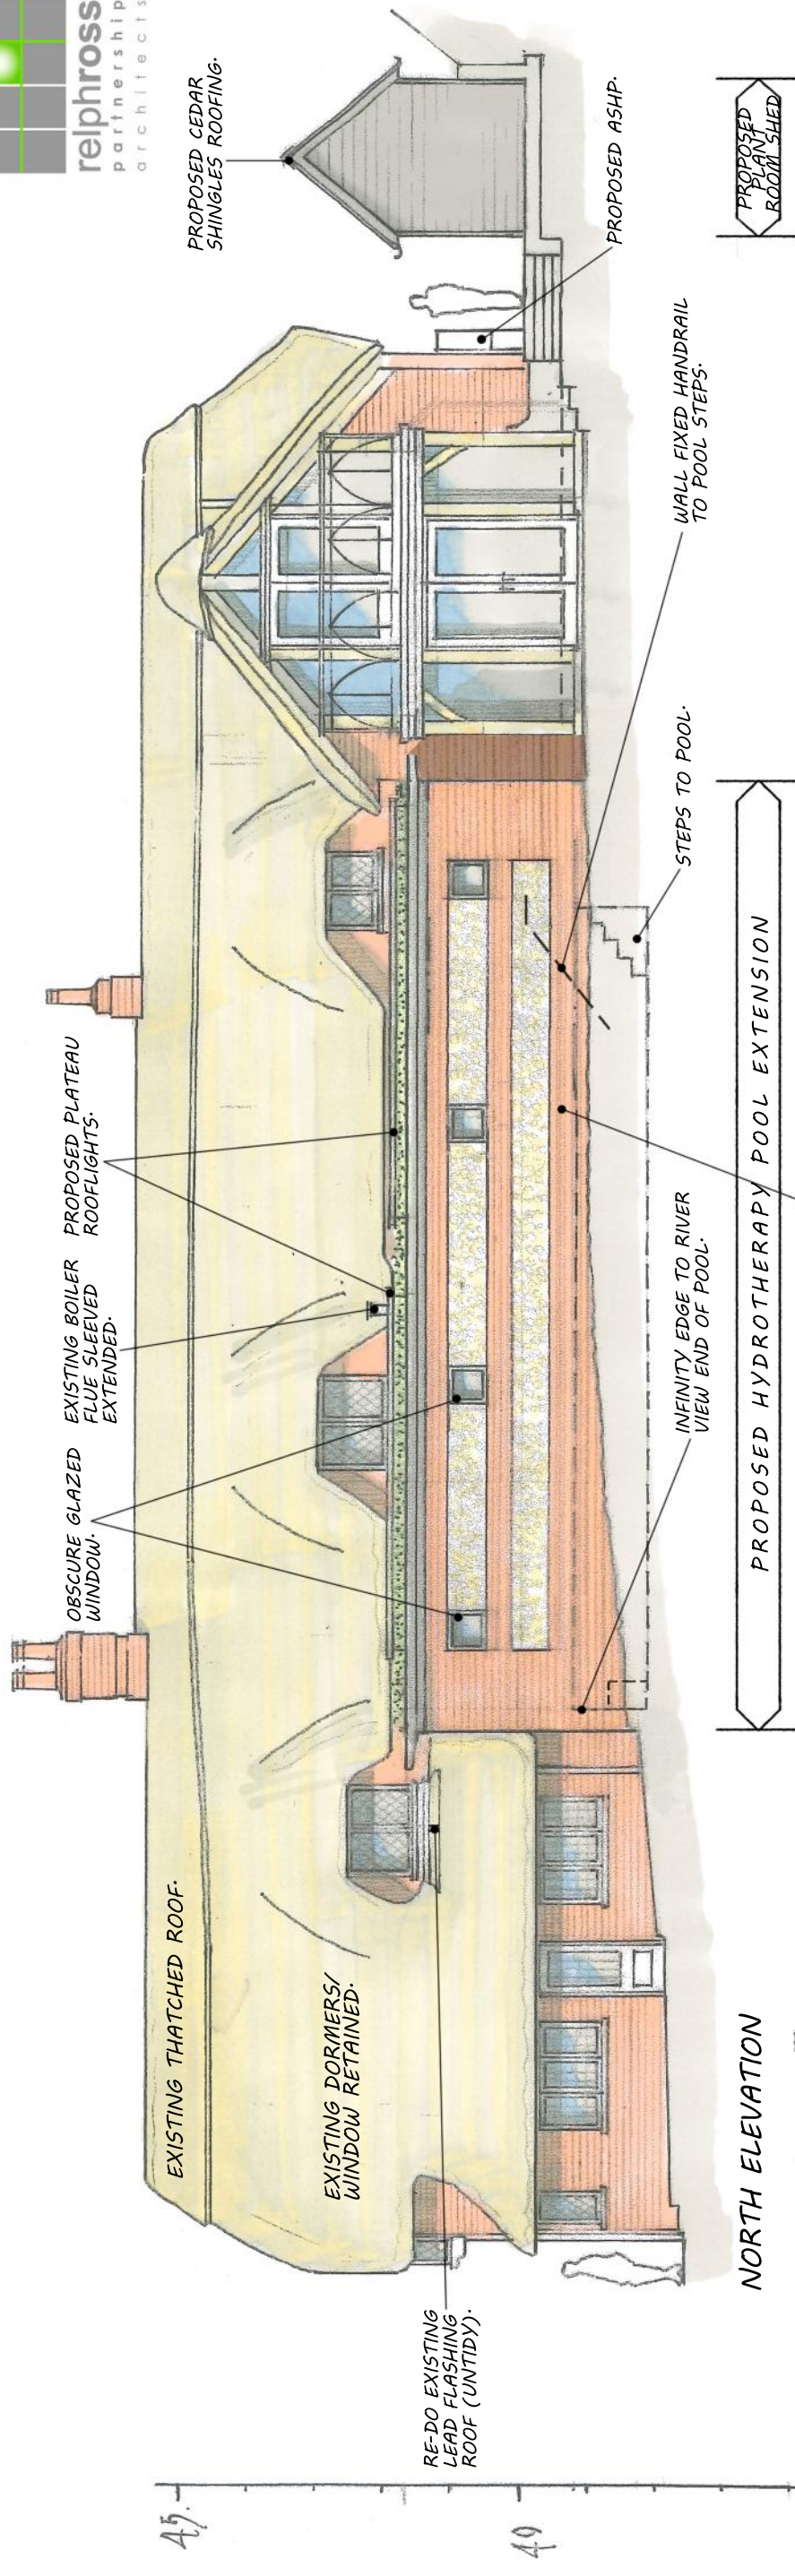

NOTES:
THIS DRAWING IS COPYRIGHT OF THE ARCHITECTS AND
MUST NOT BE USED WITHOUT THEIR PERMISSION. ALL
DIMENSIONS TO BE CHECKED ON SITE. DISCREPANCIES AND
OMISSIONS TO BE REPORTED IMMEDIATELY TO THE
ARCHITECT.

NORTH ELEVATION

WEST ELEVATION

EAST ELEVATION

REV D - WORKS TO EXISTING CHIMNEY OMITTED. - 10/01/24
 REV C - PLANNING/LBC APPLICATION. - 13/11/23
 REV B - DRAWING AMENDED. - 01/11/23
 REV A - DRAWING AMENDED TO PLANNERS COMMENTS. - 30/10/23

DWG NO° 23/3436/303 D

PROPOSED EXERCISE POOL & ALTERATIONS, AT KINGFISHER LODGE, LONGSTOCK, HAMPSHIRE,
 PROPOSED ELEVATIONS, SCALE 1:100 @ A3, R.R.P.L. JANUARY 2023